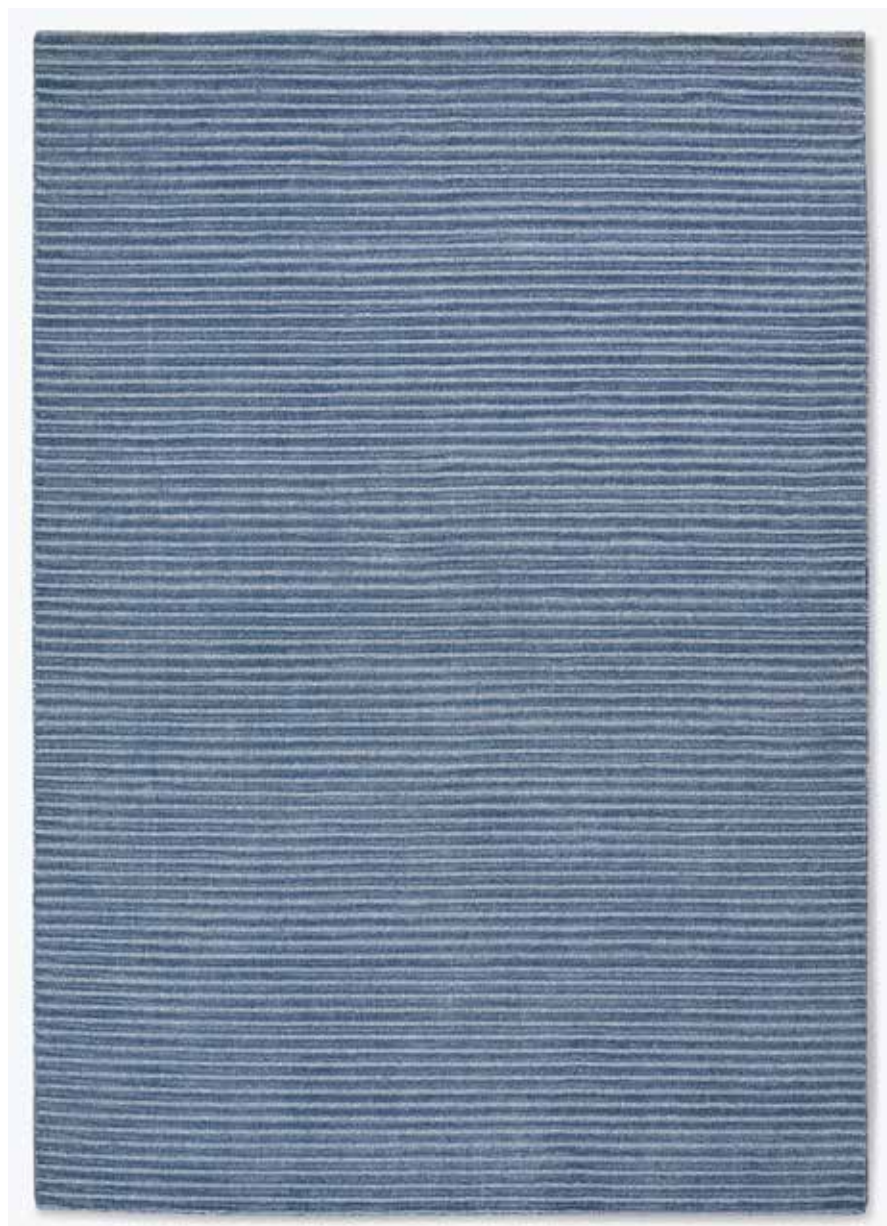

WEST SIDE | **CK860** BLUE

WEST SIDE | **CK860** GREY | WEST SIDE | **CK860** SILVER | WEST SIDE | **CK860** IVORY

SIZES AVAILABLE

- 2 ft 3 in. x 7 ft 6 in.
- 4 ft x 6 ft
- 5 ft 3 in. x 7 ft 5 in.
- 7 ft 9 in. x 9 ft 9 in.
- 8 ft 6 in. x 11 ft 6 in.