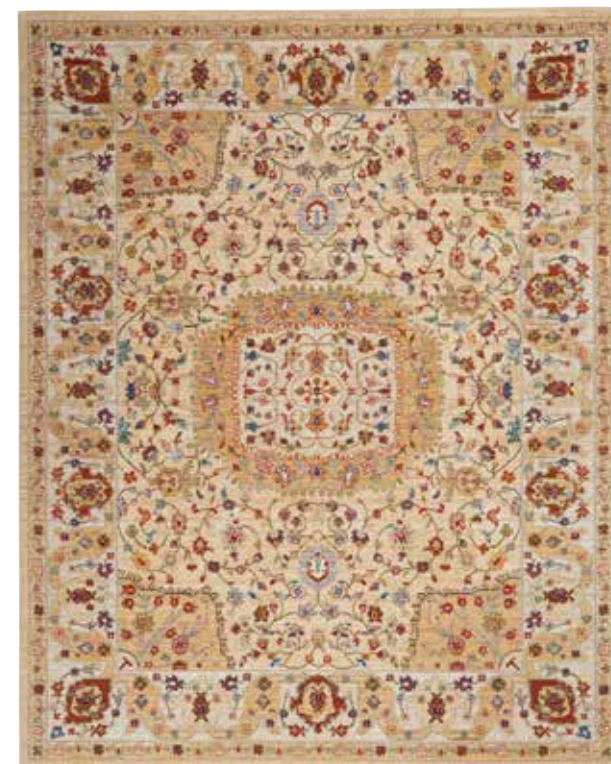

MAJESTIC

MST03 SAND