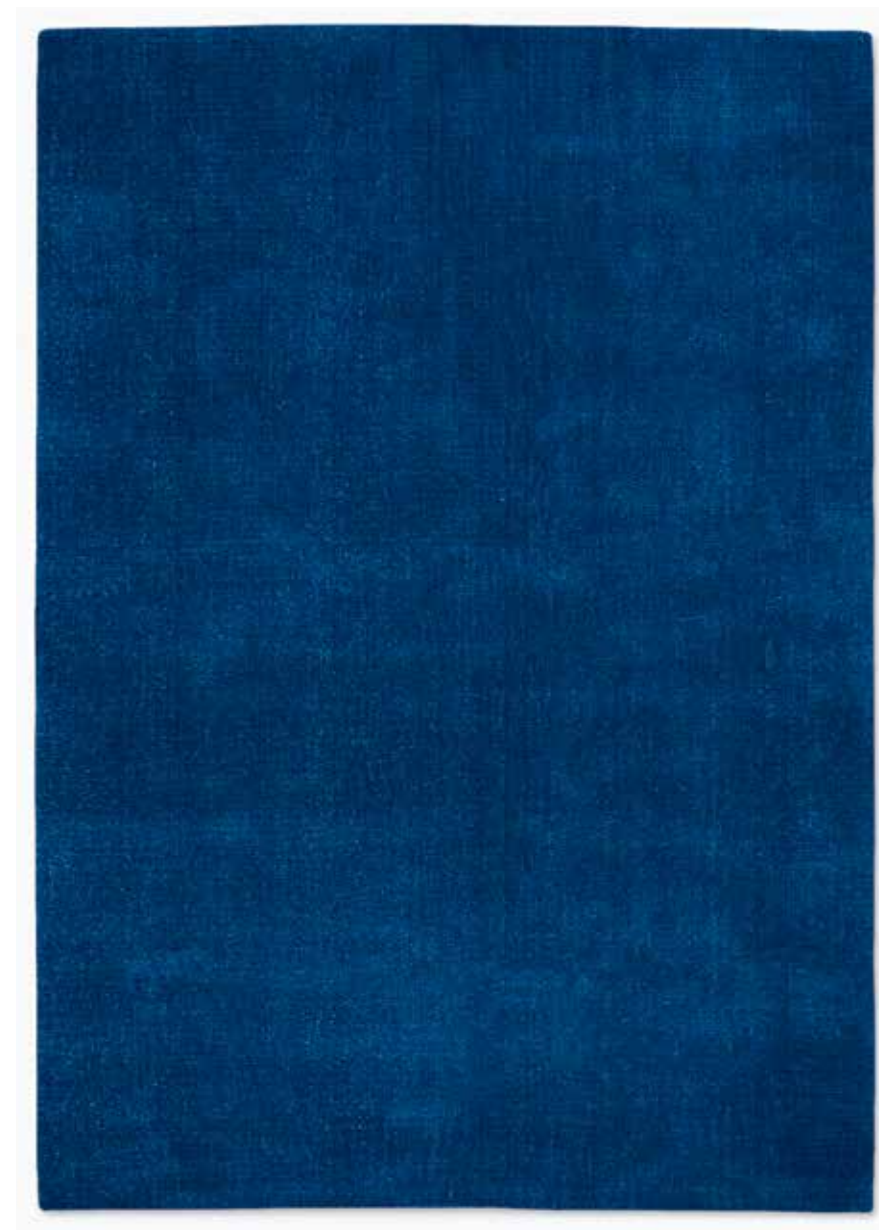

MIDTOWN | **CK790** BLUE