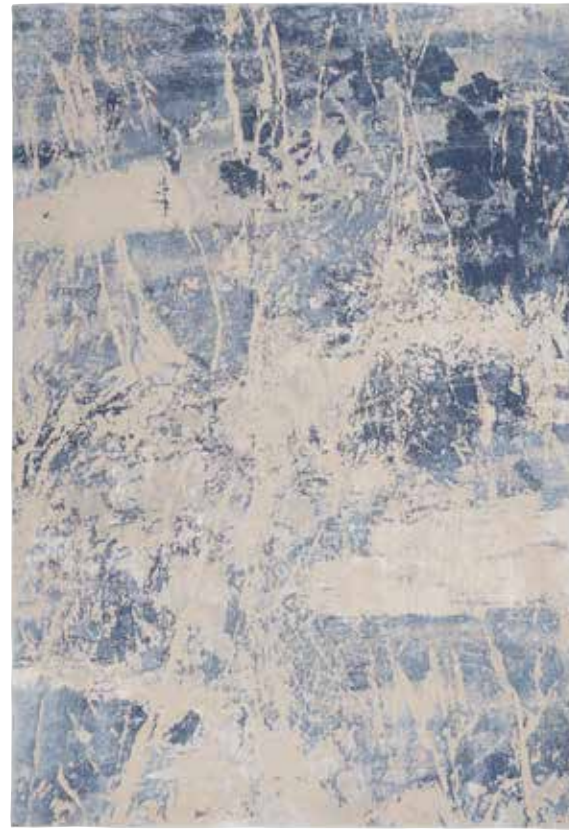

SLY02 BLUE/CREAM