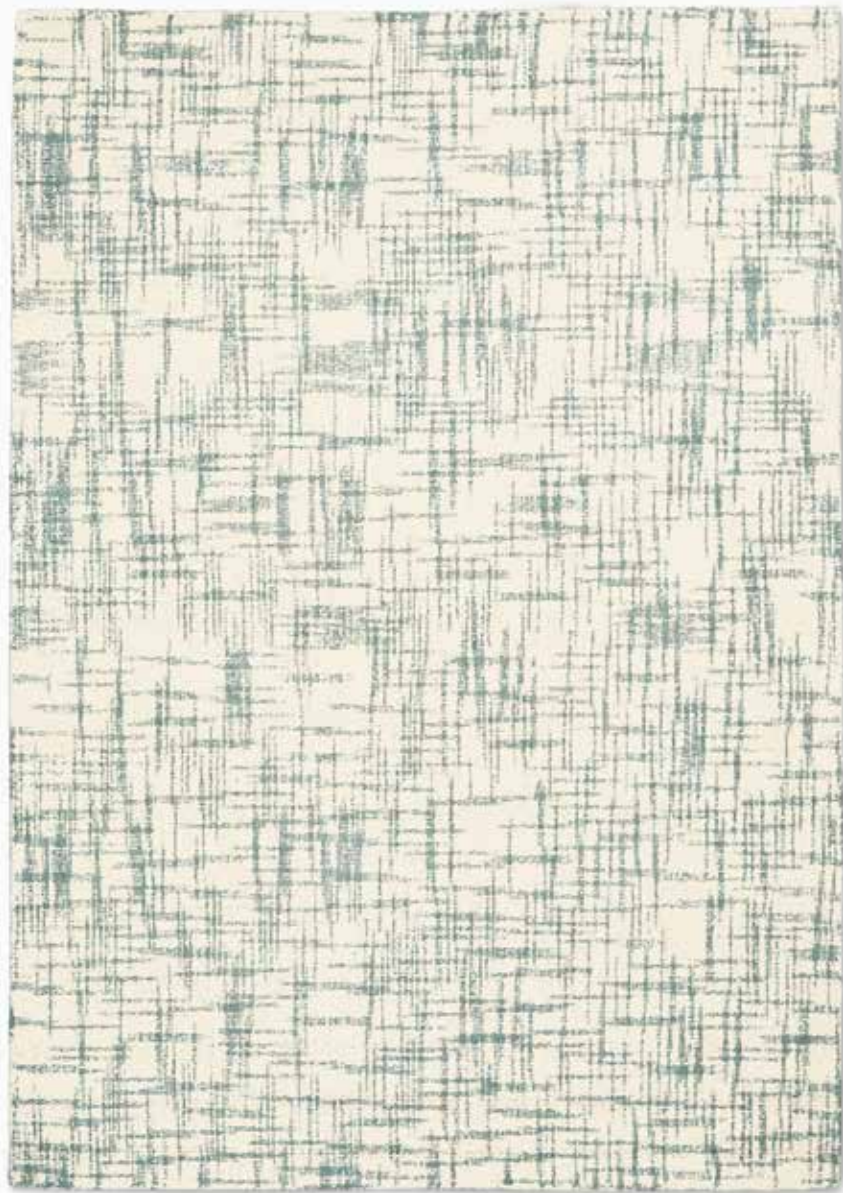

CALVIN KLEIN

CK820 TUCSON

INVENTORY ETA: 2/28/19 | PRICE: ★★★★★★

These wool loop-pile rugs are hand tufted and combine CALVIN KLEIN's striking design with casual comfort and a modern sensibility.

100%
Wool

Loop
Pile

Hand
Tufted

MIDVALE PARK | **CK820** IVORY SAGE