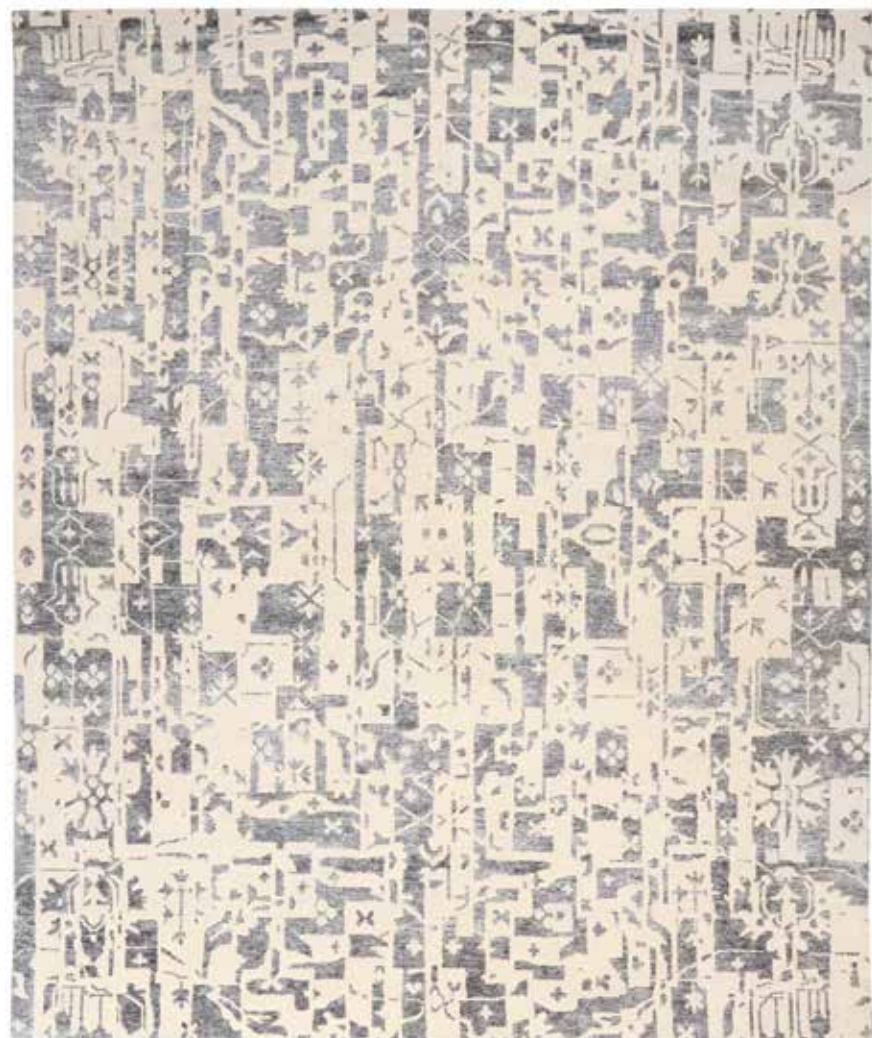

SILK SHADOWS

INVENTORY ETA: 1/15/19 | PRICE: ★★★★★★

Velvety soft with a subtle yet luminous sheen. Designs feature transitional motifs with tasteful colors and tone-on-tone contrasts.

25% NZ Wool &
75% Bamboo-Extruded
Silk-Like Fiber

Handcrafted

Hand
Knotted

SHA19 IVORY/GREY

SIZES AVAILABLE

- 2 ft 3 in. x 3 ft*
- 2 ft 3 in. x 8 ft Runner
- 3 ft 9 in. x 5 ft 9 in.
- 5 ft 6 in. x 7 ft 5 in.
- 7 ft 9 in. x 9 ft 9 in.
- 8 ft 6 in. x 11 ft 6 in.
- 9 ft 9 in. x 13 ft 9 in.

*Select designs

SILKY TEXTURES

INVENTORY ETA: 2/28/19 | PRICE: ★★★★★★

Contemporary low-profile area rugs provides an infusion of modern style to your home, with designs ranging from eclectic mid-century to abstract to traditional Persian design.

Silky Finish

50% Viscose
50% Polyester

Power
Loomed